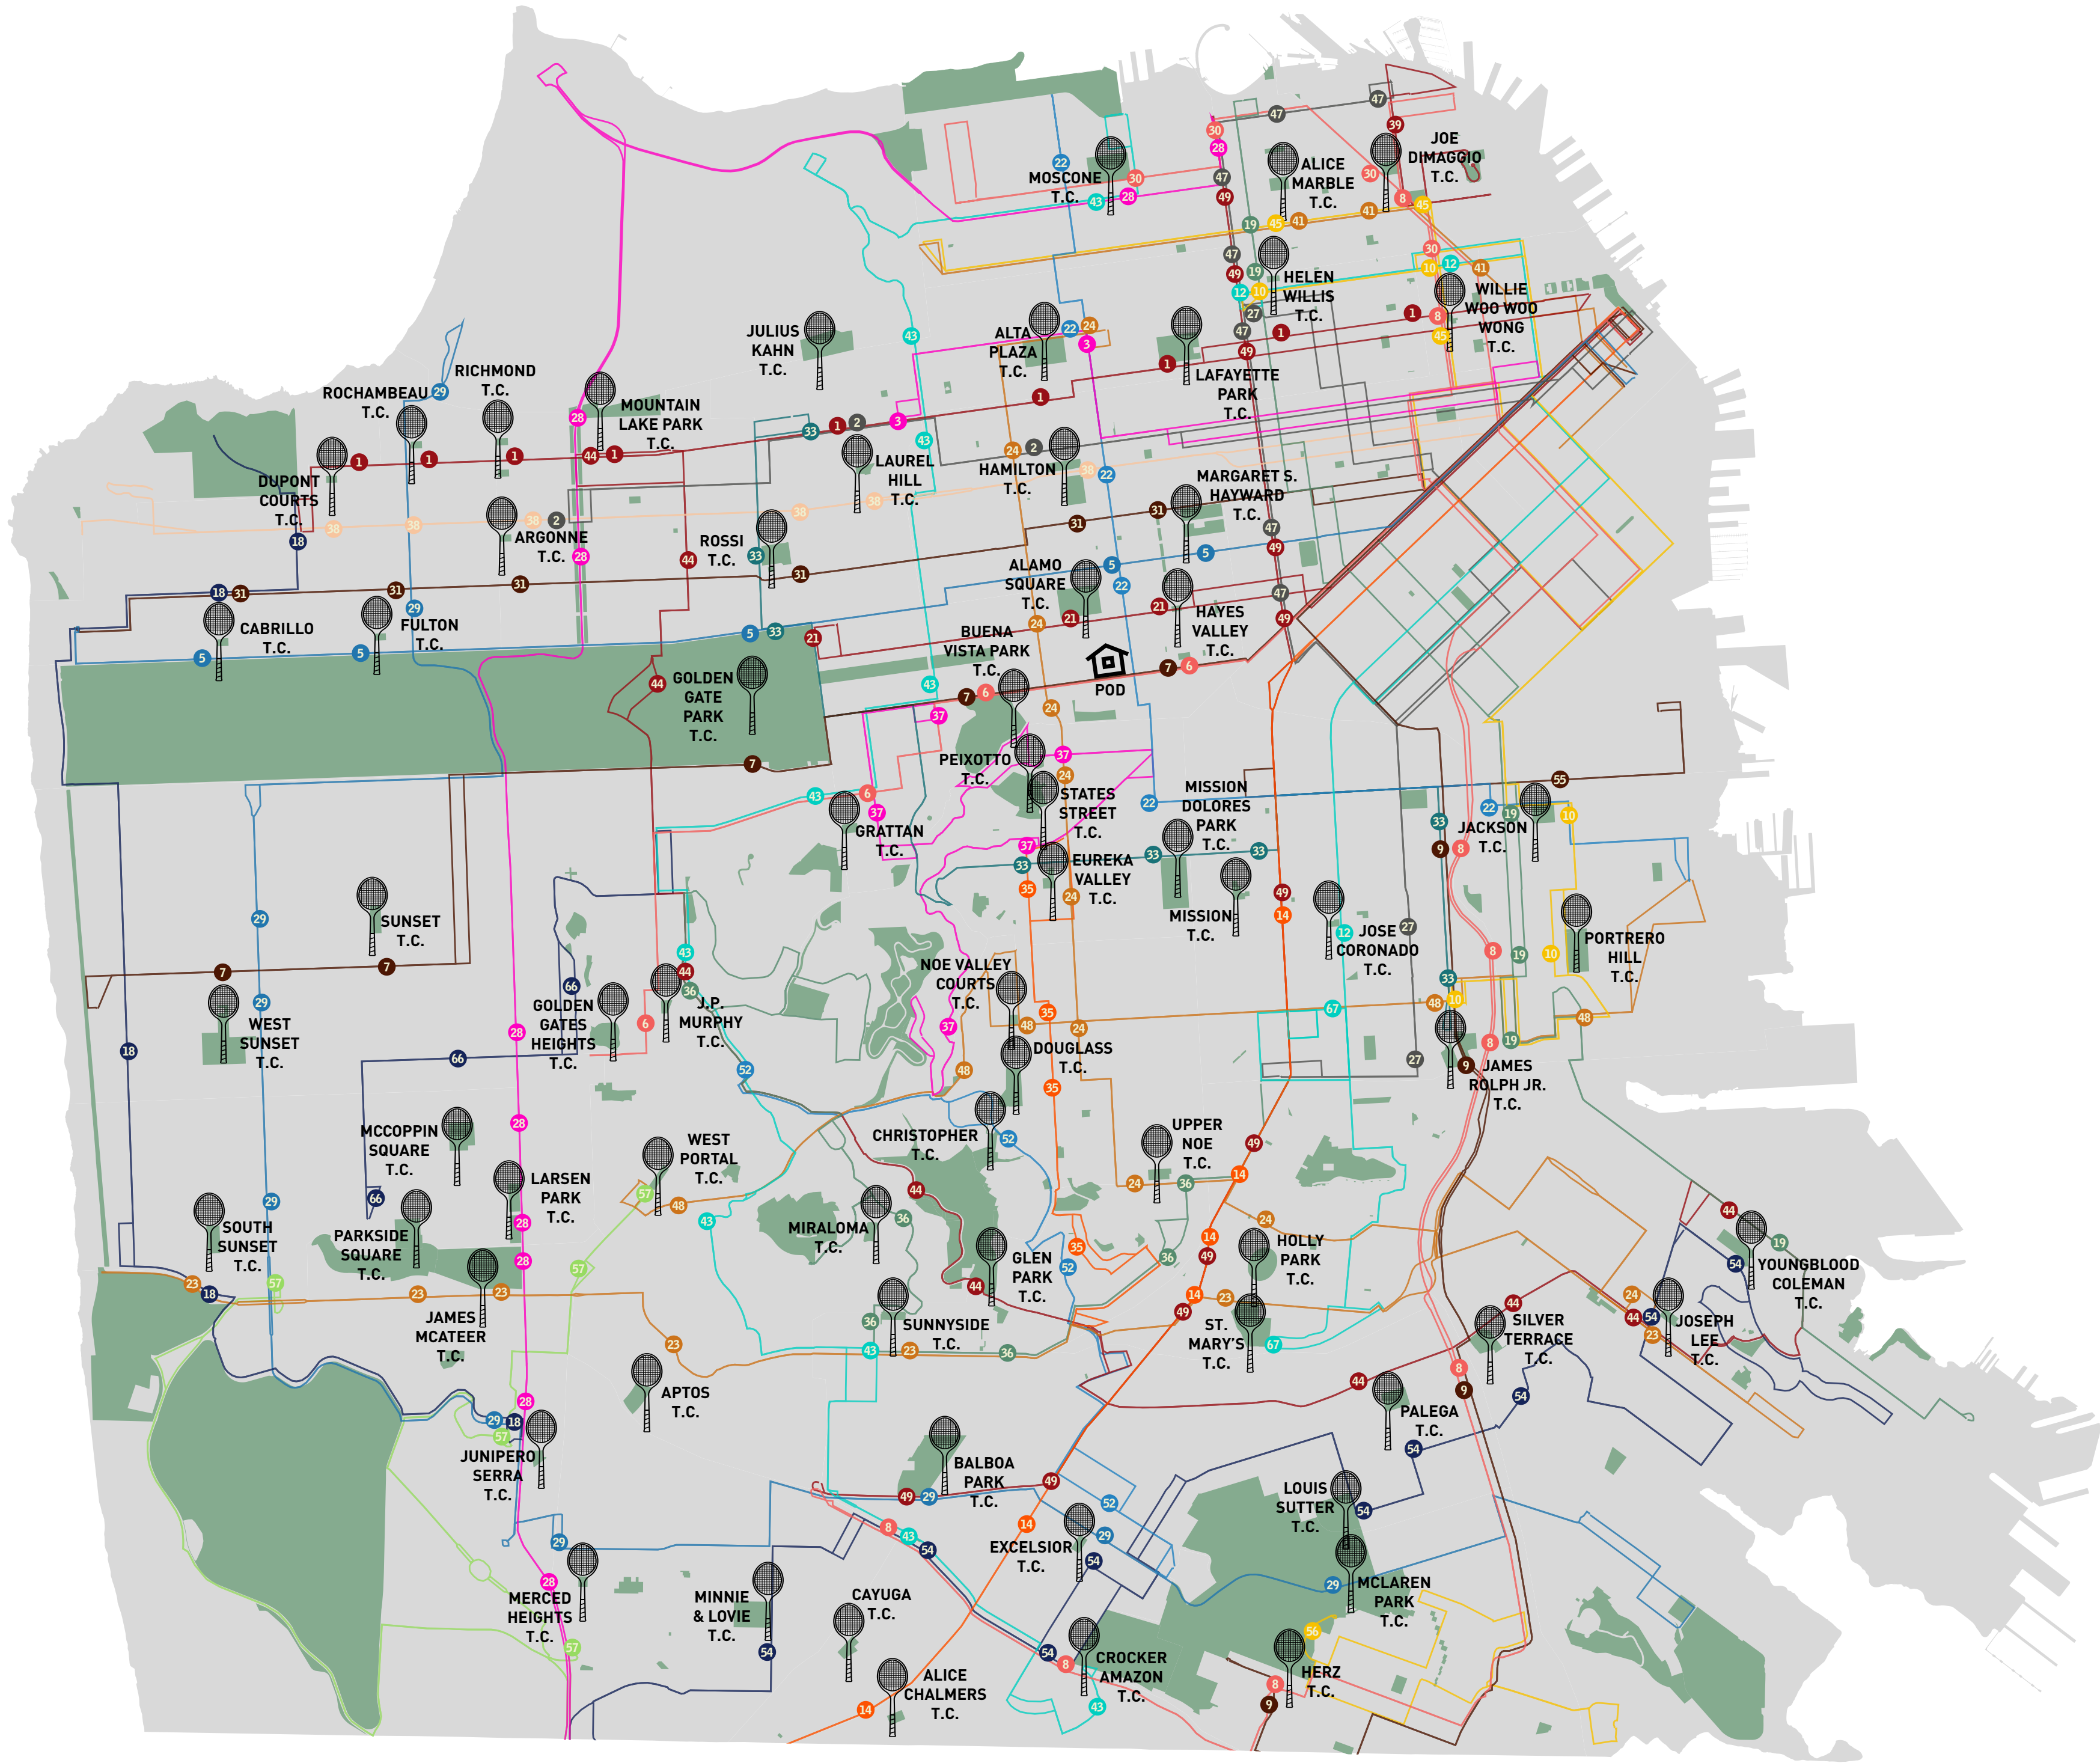

TAKE A BUS TO THE COURT

2.8.18

SAN FRANCISCO, MUNI bus lines + tennis courts visualized

TENNIS COURTS, listed alphabetically, with GPS coordinates + MUNI routes

Court Name	GPS Coordinates	MUNI Routes
ALAMO SQUARE T.C.	+37.7763, -122.4342	5, 23, 24, 25
ALICE CHALMERS T.C.	+37.7099, -122.4449	14
ALICE MARBLE T.C.	+37.8016, -122.4201	10, 11, 12, 13, 14, 15, 16, 17, 18, 19
ALTA PLAZA T.C.	+37.7913, -122.4371	1, 2, 3, 4, 5
APTOS T.C.	+37.7289, -122.4658	22
ARGONNE T.C.	+37.7794, -122.4278	2, 3, 4, 5
BALBOA PARK T.C.	+37.7285, -122.4434	1, 2, 3, 4, 5
BUENA VISTA PARK T.C.	+37.7495, -122.4394	1, 7, 20, 21, 22
CABRILLO T.C.	+37.7728, -122.4499	3, 11, 14
CAYUGA T.C.	+37.7142, -122.4503	24
CHRISTOPHER T.C.	+37.7443, -122.4405	10, 25
CROCKER AMAZON T.C.	+37.7138, -122.4327	1, 2, 3, 4
DOUGLASS T.C.	+37.7483, -122.4387	2, 3, 4, 5, 6, 7, 8, 9, 10, 11, 12, 13, 14, 15, 16, 17, 18, 19, 20, 21, 22, 23, 24, 25
DUPONT COURTS T.C.	+37.7827, -122.4768	1, 11, 12
EUREKA VALLEY T.C.	+37.7895, -122.4342	2, 3, 4, 5, 6, 7, 8, 9, 10, 11, 12, 13, 14, 15, 16, 17, 18, 19, 20, 21, 22, 23, 24, 25
EXCELSIOR T.C.	+37.7201, -122.4332	1, 2, 3, 4, 5, 6, 7, 8, 9, 10, 11, 12, 13, 14, 15, 16, 17, 18, 19, 20, 21, 22, 23, 24, 25
FULTON T.C.	+37.7733, -122.4672	3, 20, 21
GLEN PARK T.C.	+37.7365, -122.4402	2, 3, 4, 5, 6, 7, 8, 9, 10, 11, 12, 13, 14, 15, 16, 17, 18, 19, 20, 21, 22, 23, 24, 25
GOLDEN GATE PARK T.C.	+37.7702, -122.459	3, 7, 20, 21, 22
GOLDEN GATE PARK T.C.	+37.7505, -122.4489	7, 20, 21, 22
GOLDEN GATE PARK T.C.	+37.7702, -122.459	3, 7, 20, 21, 22
GRATTAN T.C.	+37.7424, -122.4499	3, 4, 5, 6, 7, 8, 9, 10, 11, 12, 13, 14, 15, 16, 17, 18, 19, 20, 21, 22, 23, 24, 25
HAMILTON T.C.	+37.7845, -122.434	2, 22, 23, 24
HAYES VALLEY T.C.	+37.7761, -122.4773	1, 7, 21
HELEN WILLS T.C.	+37.7757, -122.421	1, 10, 11, 12, 13, 14, 15, 16, 17, 18, 19, 20, 21, 22, 23, 24, 25
HERZ T.C.	+37.7131, -122.4173	1, 2, 3, 4, 5, 6, 7, 8, 9, 10, 11, 12, 13, 14, 15, 16, 17, 18, 19, 20, 21, 22, 23, 24, 25
HOLLY PARK T.C.	+37.7369, -122.4285	10, 20, 21, 22, 23, 24, 25
J. P. MURPHY T.C.	+37.7519, -122.4465	1, 2, 3, 4, 5, 6, 7, 8, 9, 10, 11, 12, 13, 14, 15, 16, 17, 18, 19, 20, 21, 22, 23, 24, 25
JACKSON T.C.	+37.7438, -122.4002	1, 2, 3, 4, 5, 6, 7, 8, 9, 10, 11, 12, 13, 14, 15, 16, 17, 18, 19, 20, 21, 22, 23, 24, 25
JAMES McATEER T.C.	+37.735, -122.4783	2, 3, 27
JAMES ROLPH T.C.	+37.7502, -122.4082	1, 2, 3, 4, 5, 6, 7, 8, 9, 10, 11, 12, 13, 14, 15, 16, 17, 18, 19, 20, 21, 22, 23, 24, 25
JOE DIMAGGIO T.C.	+37.8024, -122.4124	1, 2, 3, 4, 5, 6, 7, 8, 9, 10, 11, 12, 13, 14, 15, 16, 17, 18, 19, 20, 21, 22, 23, 24, 25
JOSE CORONADO T.C.	+37.7575, -122.4155	1, 2, 3, 4, 5, 6, 7, 8, 9, 10, 11, 12, 13, 14, 15, 16, 17, 18, 19, 20, 21, 22, 23, 24, 25
JOSEPH LEE T.C.	+37.7347, -122.4389	10, 20, 21, 22, 23, 24, 25
JULIUS KAHN T.C.	+37.7911, -122.4545	11
JUNIPERO SERRA T.C.	+37.7251, -122.4736	1, 2, 3, 4, 5, 6, 7, 8, 9, 10, 11, 12, 13, 14, 15, 16, 17, 18, 19, 20, 21, 22, 23, 24, 25
LAFAYETTE PARK T.C.	+37.7914, -122.427	1, 11, 12
LARSEN PARK T.C.	+37.7398, -122.4759	2, 3, 4, 5, 6, 7, 8, 9, 10, 11, 12, 13, 14, 15, 16, 17, 18, 19, 20, 21, 22, 23, 24, 25
LAUREL HILL T.C.	+37.7835, -122.4515	1, 2, 3, 4, 5, 6, 7, 8, 9, 10, 11, 12, 13, 14, 15, 16, 17, 18, 19, 20, 21, 22, 23, 24, 25
LOUIS SUTTER T.C.	+37.7223, -122.4133	24
MARGARET S HAYWARD T.C.	+37.7809, -122.4268	3, 21, 27
MCCOPPIN SQUARE T.C.	+37.7432, -122.4804	2, 3, 4, 5, 6, 7, 8, 9, 10, 11, 12, 13, 14, 15, 16, 17, 18, 19, 20, 21, 22, 23, 24, 25
MCLAREN PARK T.C.	+37.7191, -122.4129	20, 21
MERCED HEIGHTS T.C.	+37.7175, -122.4703	2, 3, 4, 5, 6, 7, 8, 9, 10, 11, 12, 13, 14, 15, 16, 17, 18, 19, 20, 21, 22, 23, 24, 25
MINNIE & LOVIE T.C.	+37.7163, -122.4784	25
MIRALOMA T.C.	+37.739, -122.4489	3, 4
MISSION T.C.	+37.759, -122.4226	1, 2, 3, 4, 5, 6, 7, 8, 9, 10, 11, 12, 13, 14, 15, 16, 17, 18, 19, 20, 21, 22, 23, 24, 25
MISSION DOLORES PARK T.C.	+37.7611, -122.4249	2, 3, 4, 5, 6, 7, 8, 9, 10, 11, 12, 13, 14, 15, 16, 17, 18, 19, 20, 21, 22, 23, 24, 25
MOSCONE T.C.	+37.8016, -122.433	2, 3, 4, 5, 6, 7, 8, 9, 10, 11, 12, 13, 14, 15, 16, 17, 18, 19, 20, 21, 22, 23, 24, 25
MOUNTAIN LAKE PARK T.C.	+37.7877, -122.4708	1, 2, 3, 4, 5, 6, 7, 8, 9, 10, 11, 12, 13, 14, 15, 16, 17, 18, 19, 20, 21, 22, 23, 24, 25
NOE VALLEY T.C.	+37.7513, -122.4391	2, 3, 4, 5, 6, 7, 8, 9, 10, 11, 12, 13, 14, 15, 16, 17, 18, 19, 20, 21, 22, 23, 24, 25
NOE VALLEY T.C.	+37.7513, -122.4391	2, 3, 4, 5, 6, 7, 8, 9, 10, 11, 12, 13, 14, 15, 16, 17, 18, 19, 20, 21, 22, 23, 24, 25
PALEGA T.C.	+37.7288, -122.4103	3, 9, 14, 24
PARKSIDE SQUARE T.C.	+37.7383, -122.4833	2, 3, 4, 5, 6, 7, 8, 9, 10, 11, 12, 13, 14, 15, 16, 17, 18, 19, 20, 21, 22, 23, 24, 25
POTRERO HILL T.C.	+37.7549, -122.3969	1, 2, 3, 4, 5, 6, 7, 8, 9, 10, 11, 12, 13, 14, 15, 16, 17, 18, 19, 20, 21, 22, 23, 24, 25
PEIKOTTO T.C.	+37.7459, -122.4381	1, 2, 3, 4, 5, 6, 7, 8, 9, 10, 11, 12, 13, 14, 15, 16, 17, 18, 19, 20, 21, 22, 23, 24, 25
SUNNYSIDE T.C.	+37.7288, -122.4103	3, 9, 14, 24
SUNSET T.C.	+37.7567, -122.4871	7, 27
UPPER NOE T.C.	+37.7424, -122.428	1, 2, 3, 4, 5, 6, 7, 8, 9, 10, 11, 12, 13, 14, 15, 16, 17, 18, 19, 20, 21, 22, 23, 24, 25
WEST PORTAL T.C.	+37.7415, -122.4463	3, 5, 6, 7, 8, 9, 10, 11, 12, 13, 14, 15, 16, 17, 18, 19, 20, 21, 22, 23, 24, 25
WEST SUNSET T.C.	+37.7502, -122.4781	7, 11, 12, 13, 14, 15, 16, 17, 18, 19, 20, 21, 22, 23, 24, 25
WILLIE WOO WOO WONG T.C.	+37.7937, -122.4073	1, 2, 3, 4, 5, 6, 7, 8, 9, 10, 11, 12, 13, 14, 15, 16, 17, 18, 19, 20, 21, 22, 23, 24, 25
YOUNGBLOOD COLEMAN T.C.	+37.7384, -122.3834	1, 2, 3, 4, 5, 6, 7, 8, 9, 10, 11, 12, 13, 14, 15, 16, 17, 18, 19, 20, 21, 22, 23, 24, 25