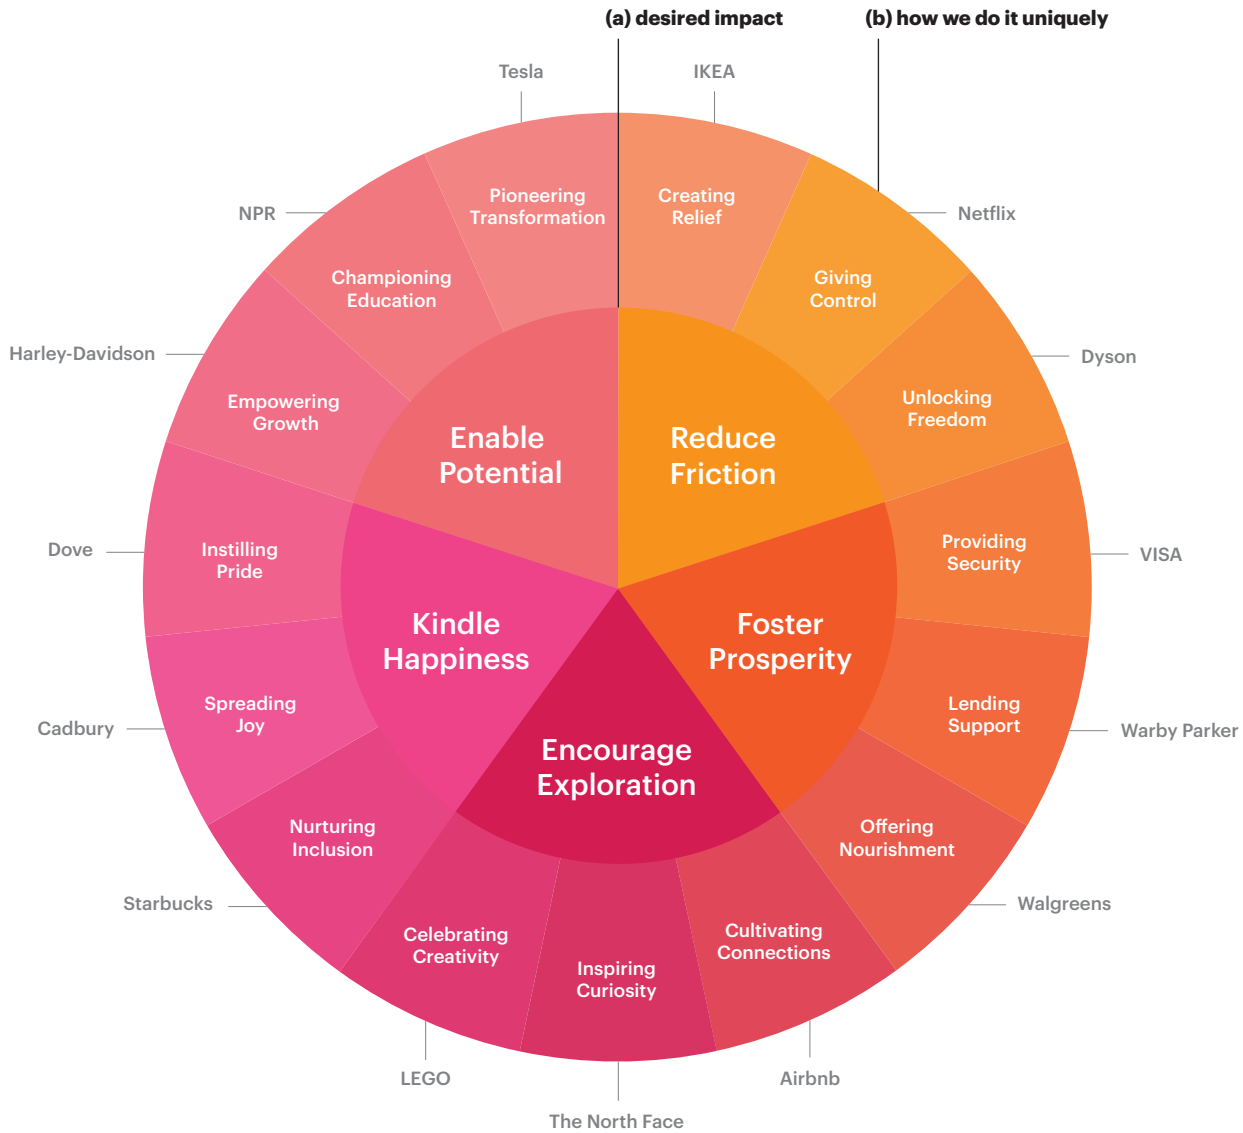

Purpose Wheel Framework

The Purpose Wheel is a tool that helps teams envision how a company might have impact in the world beyond profit. Start in the center to imagine the company's desired impact. Work outwards to experiment with how the company might achieve this. The results are key ideas that can help shape the company's purpose statement.

Society